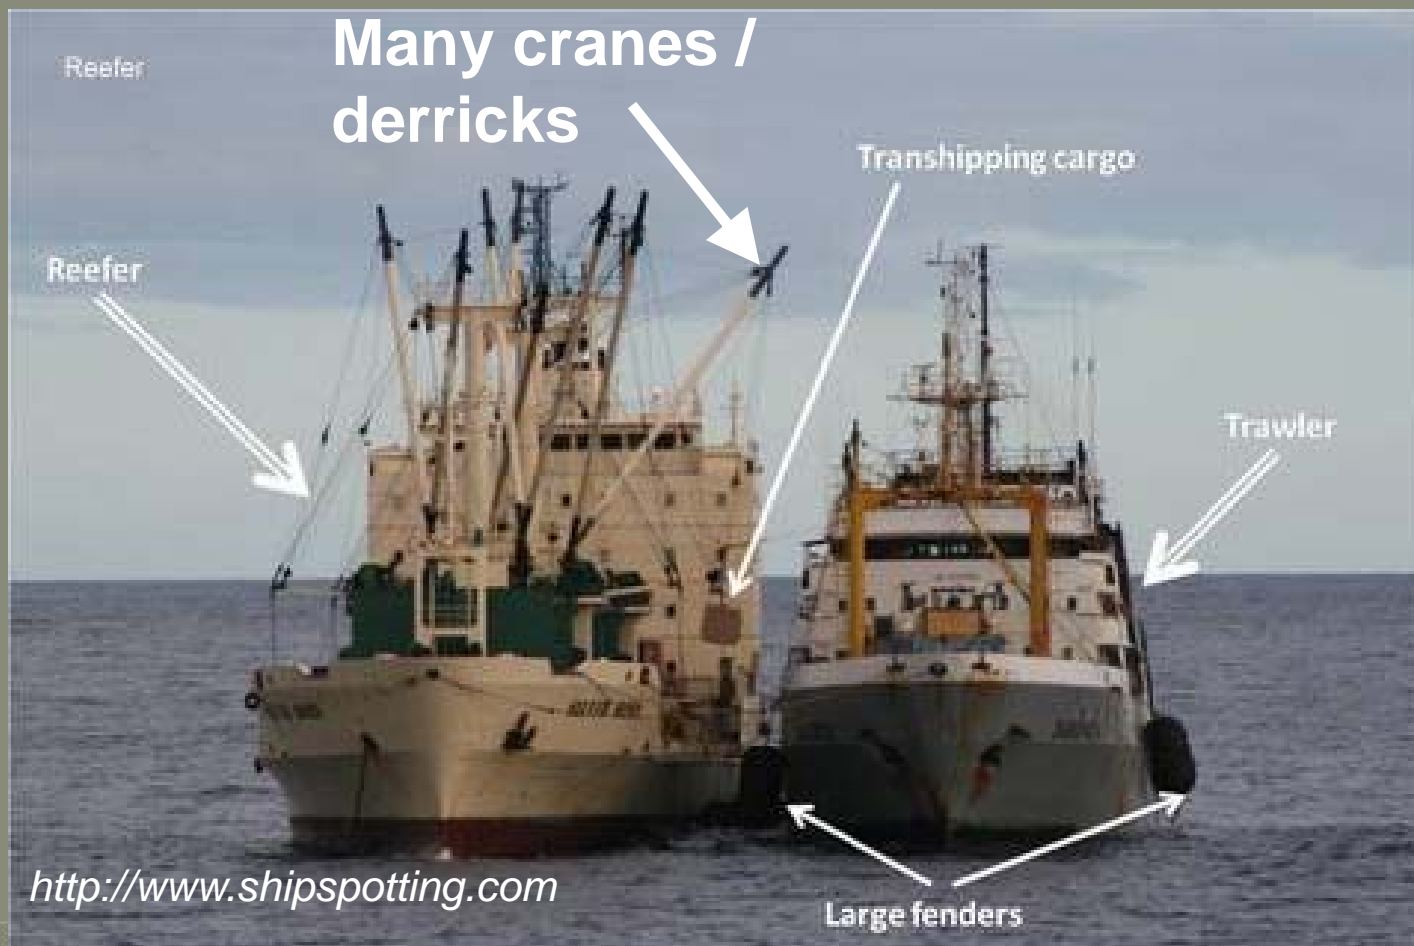

## What about outrigger's being extended!

"Extended outriggers" is not an indication that a vessel is fishing. A fishing vessel will often extend it's outriggers while in transit as well, especially in choppy seas to prevent pitching / rolling.

# "How did you determine the vessel was transiting?"

\* Vessels transiting will typically be traveling at speeds of 9 - 15kts.

Net on reel.  
Absence of  
trawl warps  
tending aft.

Pronounced bow wake.

Doors (otter boards)  
on board.

## Vessel and Aircraft Sightings

Observer code	Vessel code	Trip ID
---------------	-------------	---------

1	Date (dd/mm/yy)	Time (24-hr)	Latitude (dd mm.mm)	N/S	Longitude (ddd mm.mm)	E/W	Direction (deg.)	Dist. (nmi)
	Name	Visible numbers	Flag		Type	Activity	Speed (kts)	Hull material
	Comments							

# Transshipment vessel

- Also called tramper or reefer