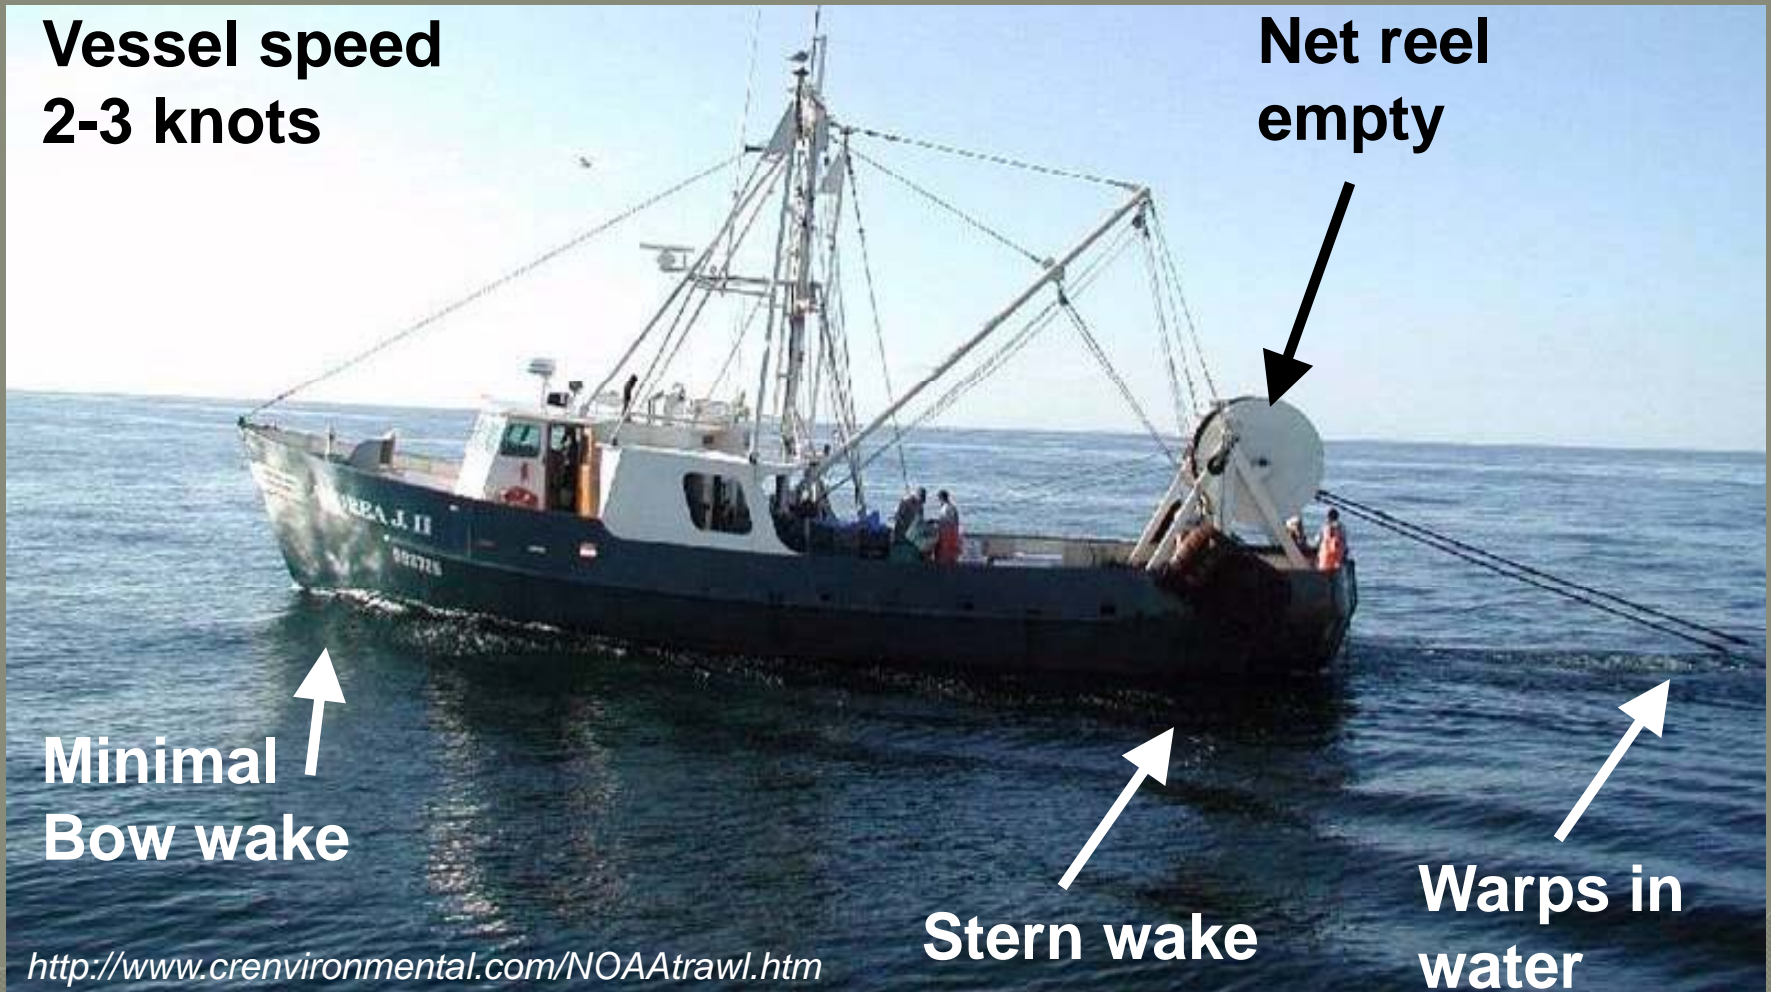

# How to determine if a vessel is fishing – stern trawler example

**Vessel speed  
2-3 knots**

**Net reel  
empty**

**Minimal  
Bow wake**

**Stern wake**

**Warps in  
water**

<http://www.crenvironmental.com/NOAAtrawl.htm>

## What about outrigger's being extended!

"Extended outriggers" is not an indication that a vessel is fishing. A fishing vessel will often extend it's outriggers while in transit as well, especially in choppy seas to prevent pitching / rolling.