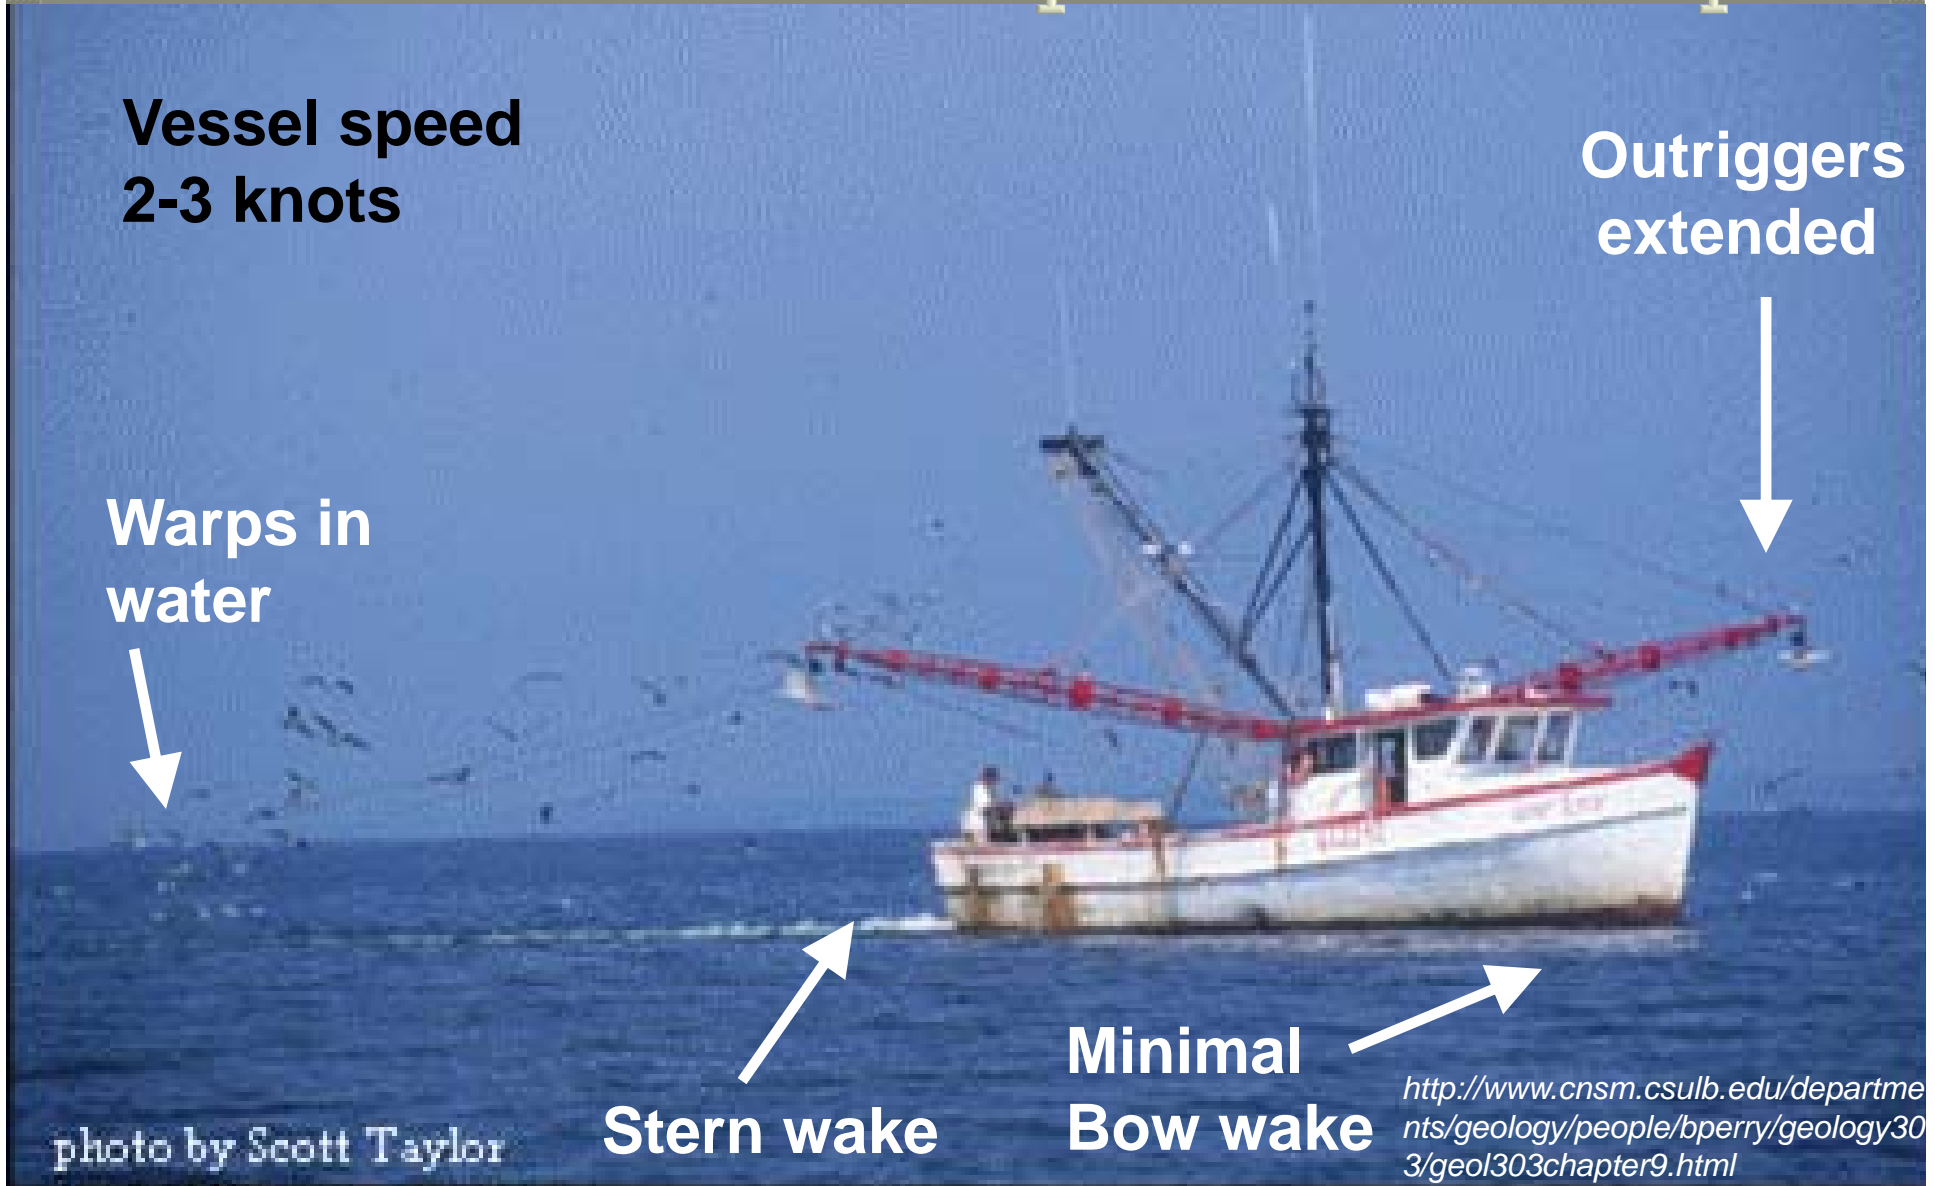

# How to determine if a vessel is fishing – stern trawler example

**Vessel speed  
2-3 knots**

**Net reel  
empty**

**Minimal  
Bow wake**

**Stern wake**

**Warps in  
water**

<http://www.crenvironmental.com/NOAAtrawl.htm>

# How to determine if a vessel is fishing – shrimp trawler example

**Vessel speed  
2-3 knots**

**Outriggers  
extended**

**Warps in  
water**

**Stern wake**

**Minimal  
Bow wake**

<http://www.cnsm.csulb.edu/departments/geology/people/bperry/geology303/geol303chapter9.html>

## What about outrigger's being extended!

"Extended outriggers" is not an indication that a vessel is fishing. A fishing vessel will often extend it's outriggers while in transit as well, especially in choppy seas to prevent pitching / rolling.